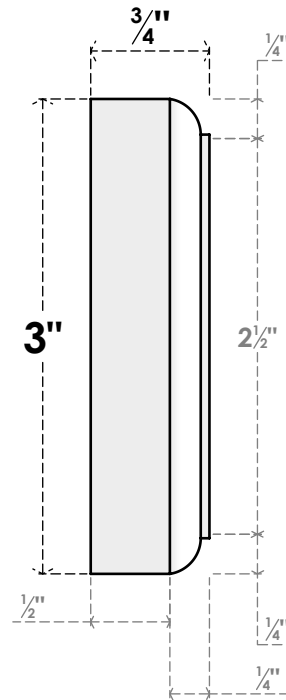

ROSP030X030X075SDG11

3"W X 3"H X 3/4"P STANDARD SEDGWICK FLOWER ROSETTE WITH ROUNDED EDGE, ARCHITECTURAL GRADE PVC

FRONT

SIDE

EKENA MILLWORK
2300 WEST MAIN ST.
CLARKSVILLE, TX 75426
TOLL FREE: 866-607-0453
WWW.EKENAMILLWORK.COM

NOTES

1. INSTALLATION TO BE COMPLETED IN ACCORDANCE WITH MANUFACTURER'S SPECIFICATIONS.
2. DRAWING MAY NOT BE TO SCALE
3. THIS DRAWING IS INTENDED FOR DESIGN AND PLANNING PURPOSES ONLY.
4. ALL INFORMATION CONTAINED HEREIN WAS CURRENT AT THE TIME OF DEVELOPMENT BUT MUST BE REVIEWED AND APPROVED BY THE PRODUCT MANUFACTURER TO BE CONSIDERED ACCURATE.
5. ARCHITECTURAL GRADE PVC PRODUCTS ARE MADE FROM EXPANDED CELLULAR PVC AND COME NATURALLY WHITE BUT MAY BE PAINTED