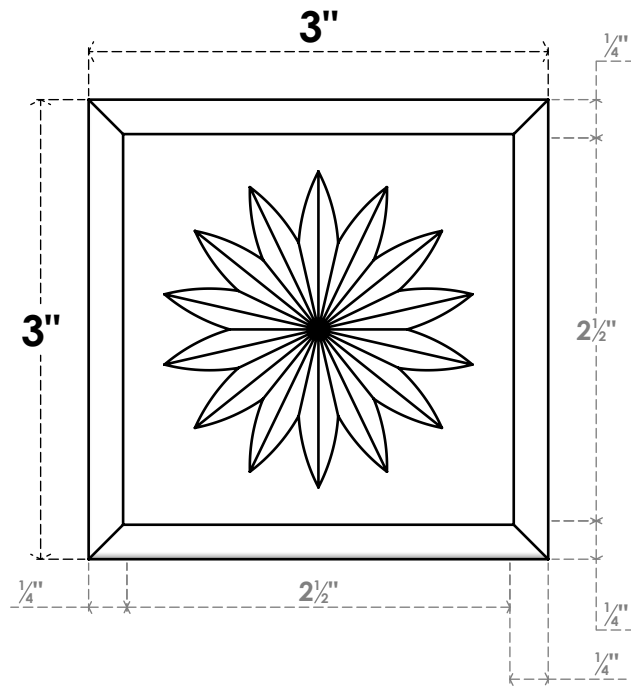

ROSP030X030X075SDG11

3"W X 3"H X 3/4"P STANDARD SEDGWICK FLOWER ROSETTE WITH ROUNDED EDGE, ARCHITECTURAL GRADE PVC

FRONT

SIDE

EKENA MILLWORK
2300 WEST MAIN ST.
CLARKSVILLE, TX 75426
TOLL FREE: 866-607-0453
WWW.EKENAMILLWORK.COM